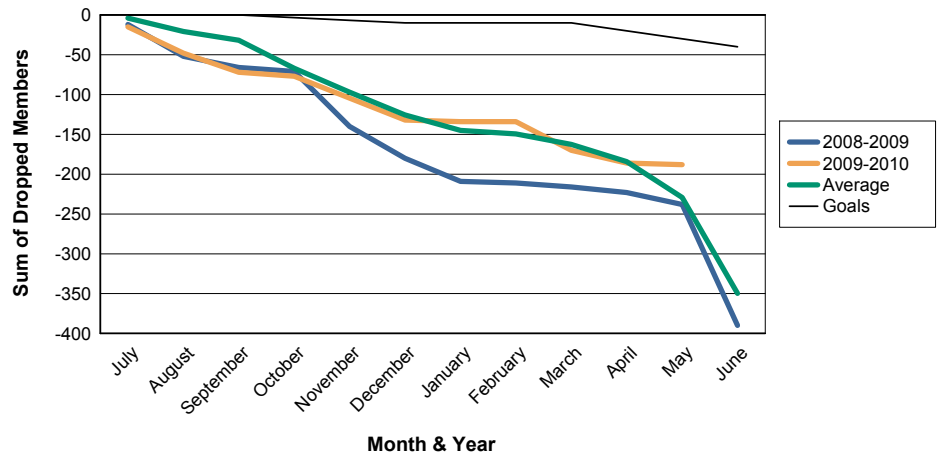

Sum of Dropped Members/ Month & Year

For District 310 D