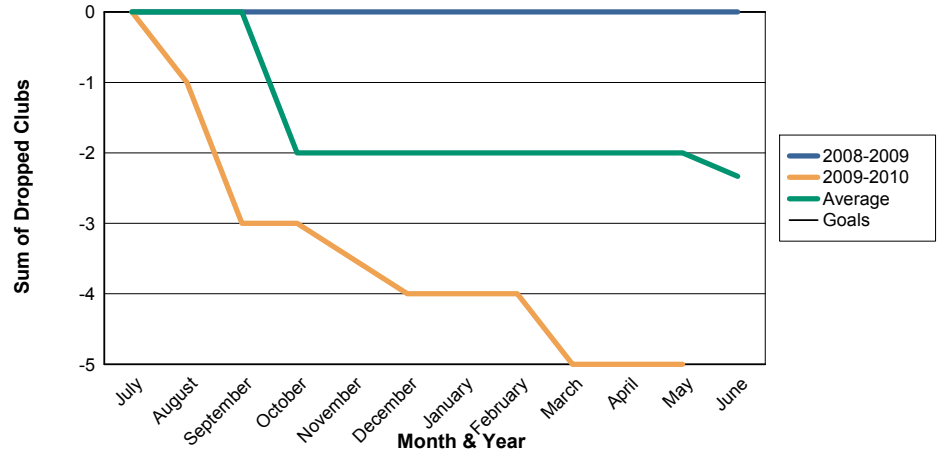

3 Year Comparisons for GMT Constitutional Area 5

By GMT District

As of May 2010

Sum of New Clubs/ Month & Year

For District 310 D

Sum of Dropped Clubs/ Month & Year

For District 310 D

Sum of Net Clubs/ Month & Year