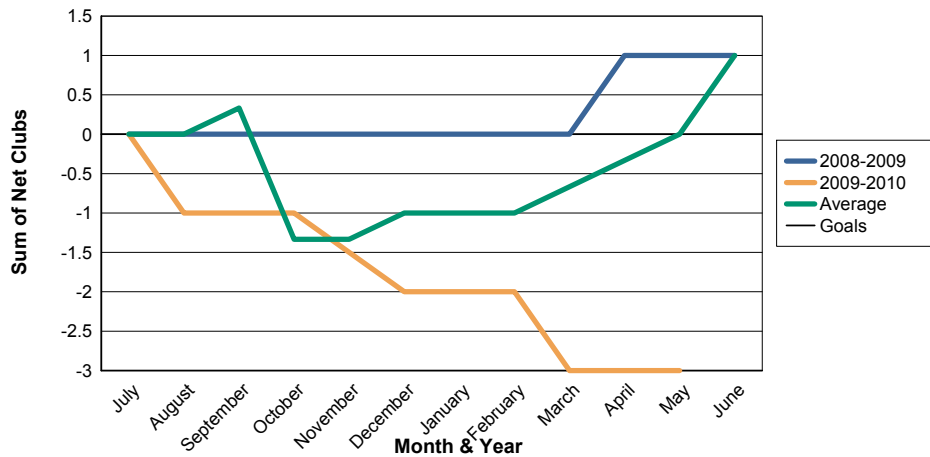

Sum of Net Clubs/ Month & Year

For District 310 D