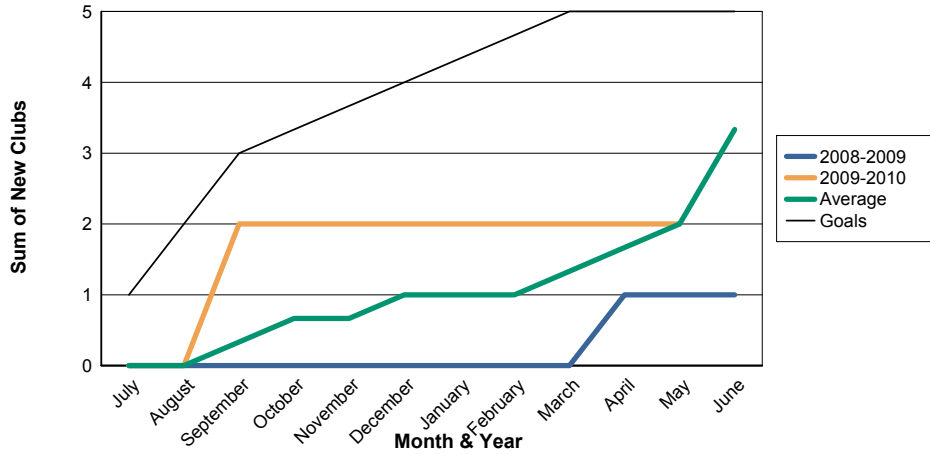

3 Year Comparisons for GMT Constitutional Area 5

By GMT District

As of May 2010

Sum of New Clubs/ Month & Year

For District 310 D

Sum of Dropped Clubs/ Month & Year

For District 310 D

Sum of Net Clubs/ Month & Year