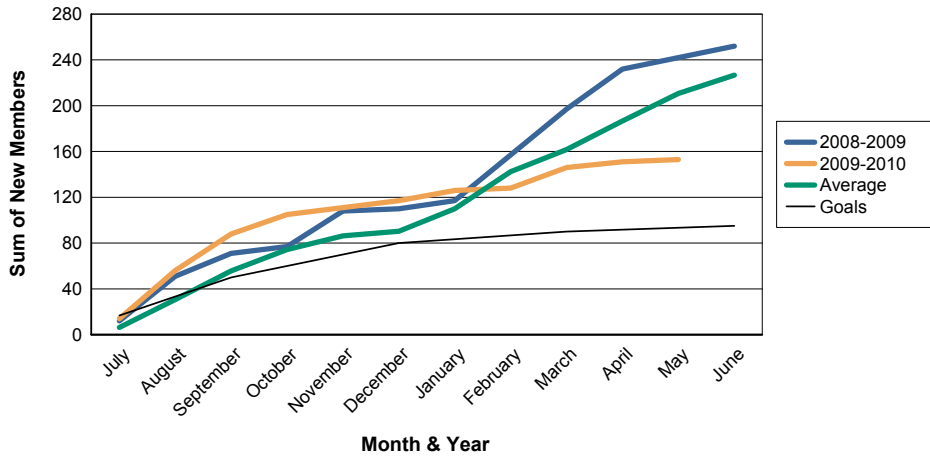

For District 310 D

Sum of Charter Members/ Month & Year

For District 310 D

3 Year Comparisons for GMT Constitutional Area 5

By GMT District

As of May 2010

Sum of New Members/ Month & Year

For District 310 D