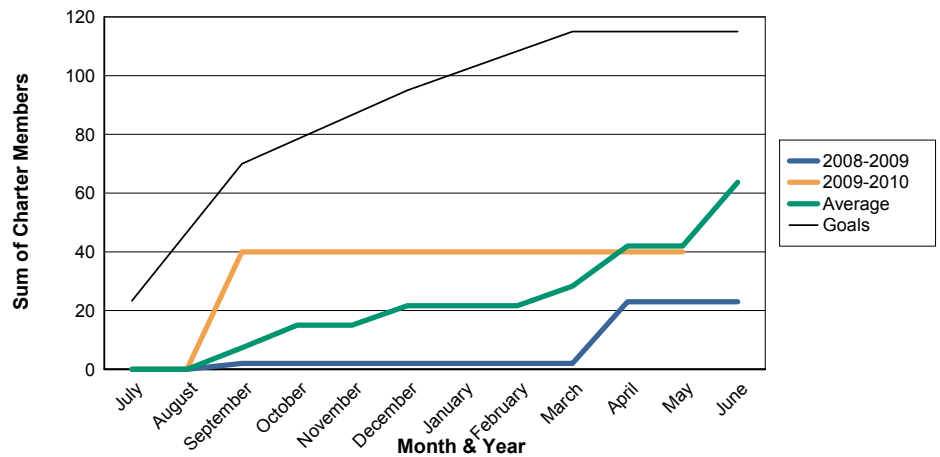

Sum of Charter Members/ Month & Year

For District 310 D